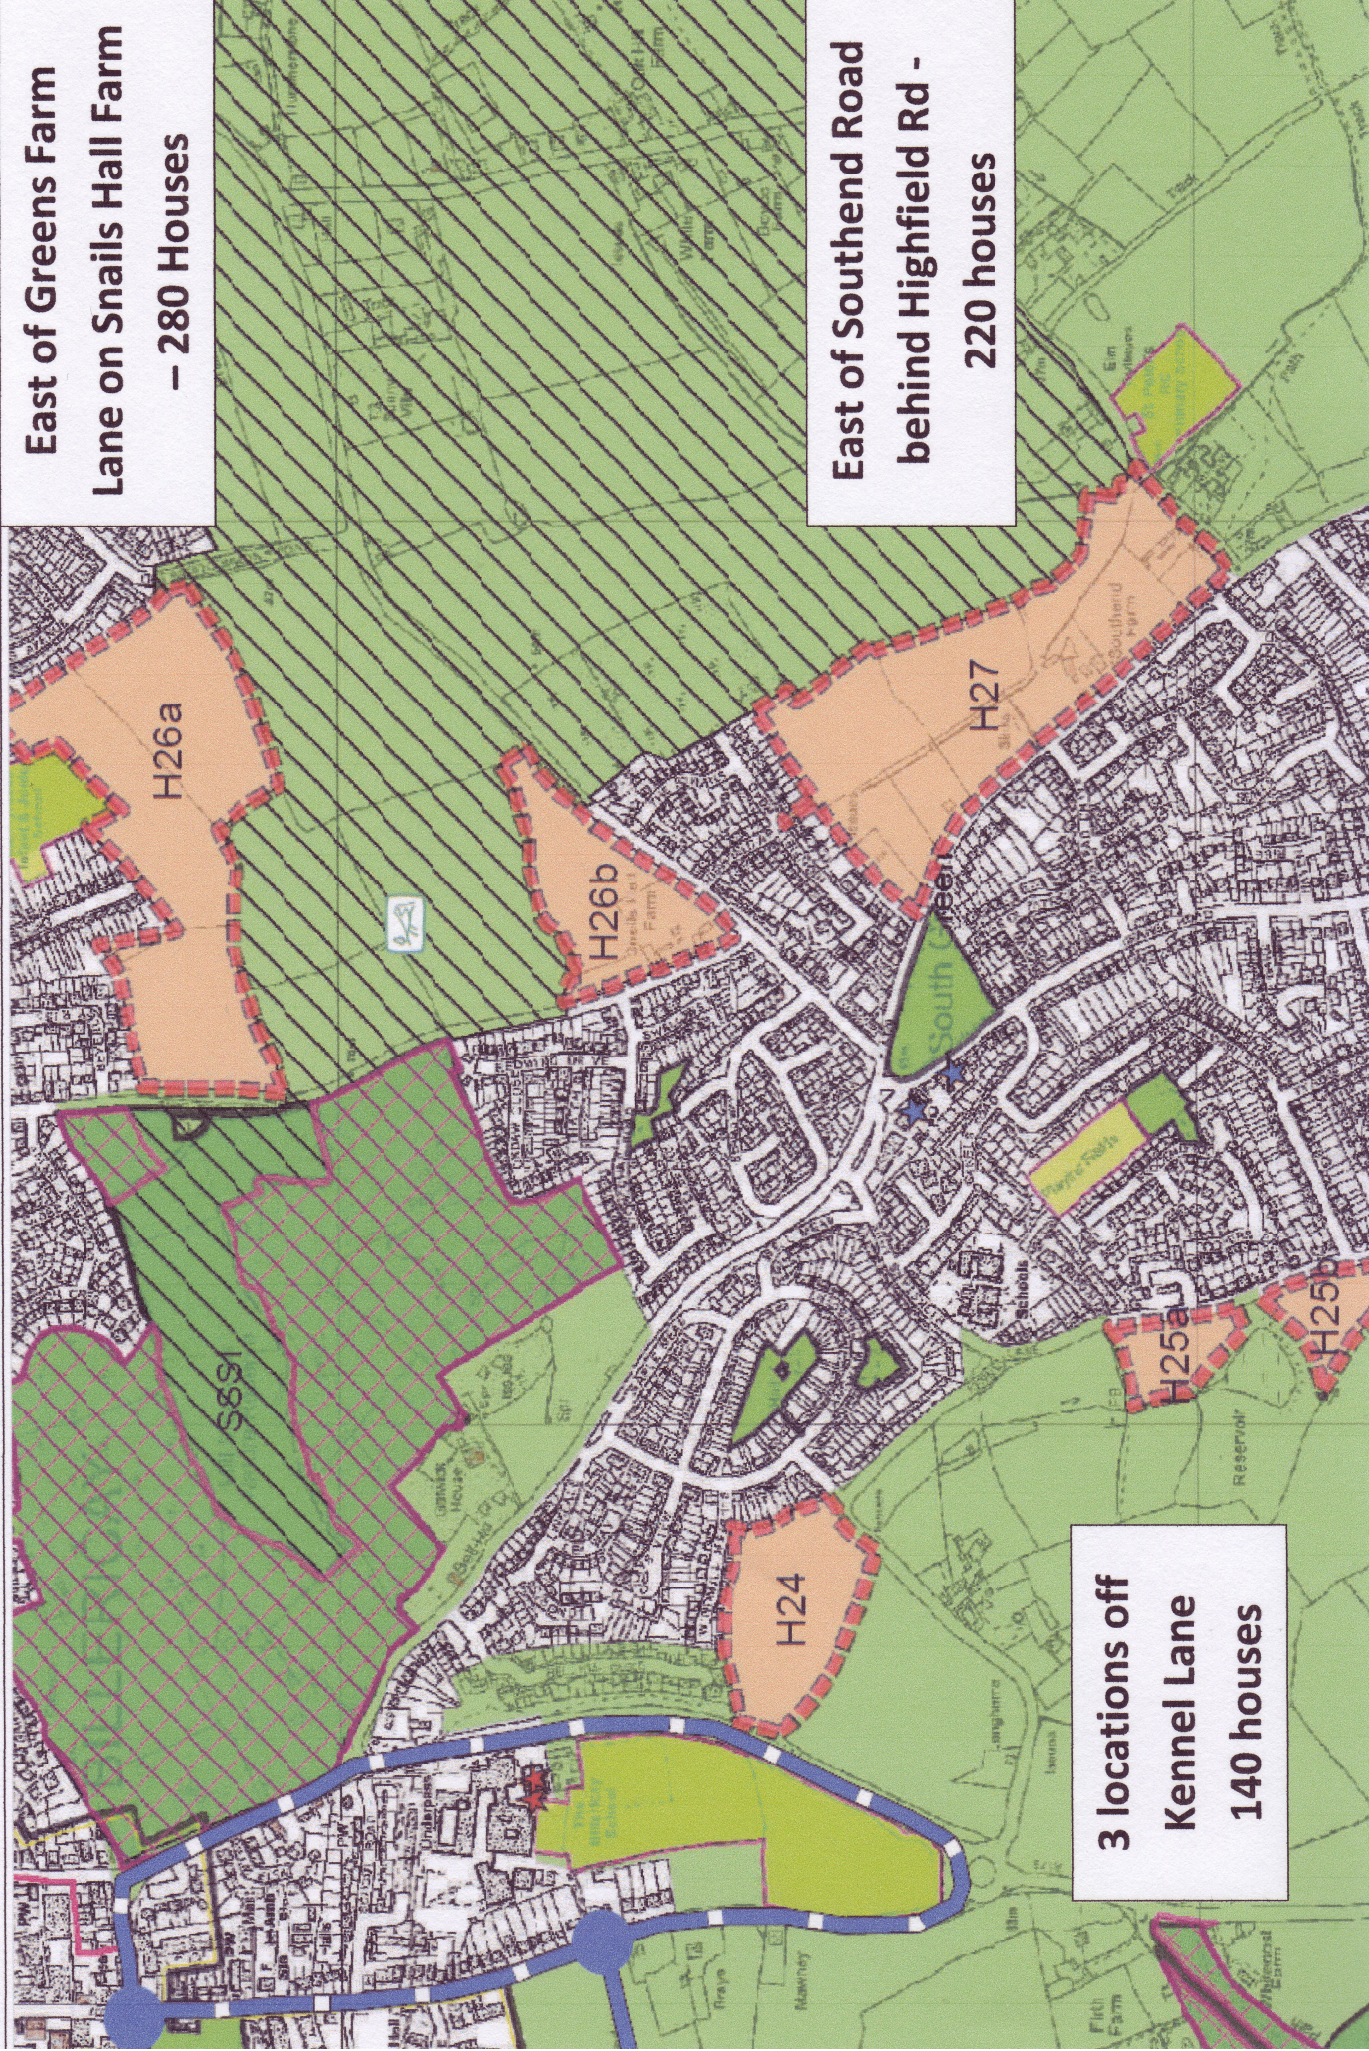

Local Plan - Proposed Housing Sites on South East Billericay's Green Belt

East of Greens Farm
Lane on Snails Hall Farm
— 280 Houses

East of Southend Road
behind Highfield Rd -
220 houses

3 locations off
Kennel Lane
140 houses